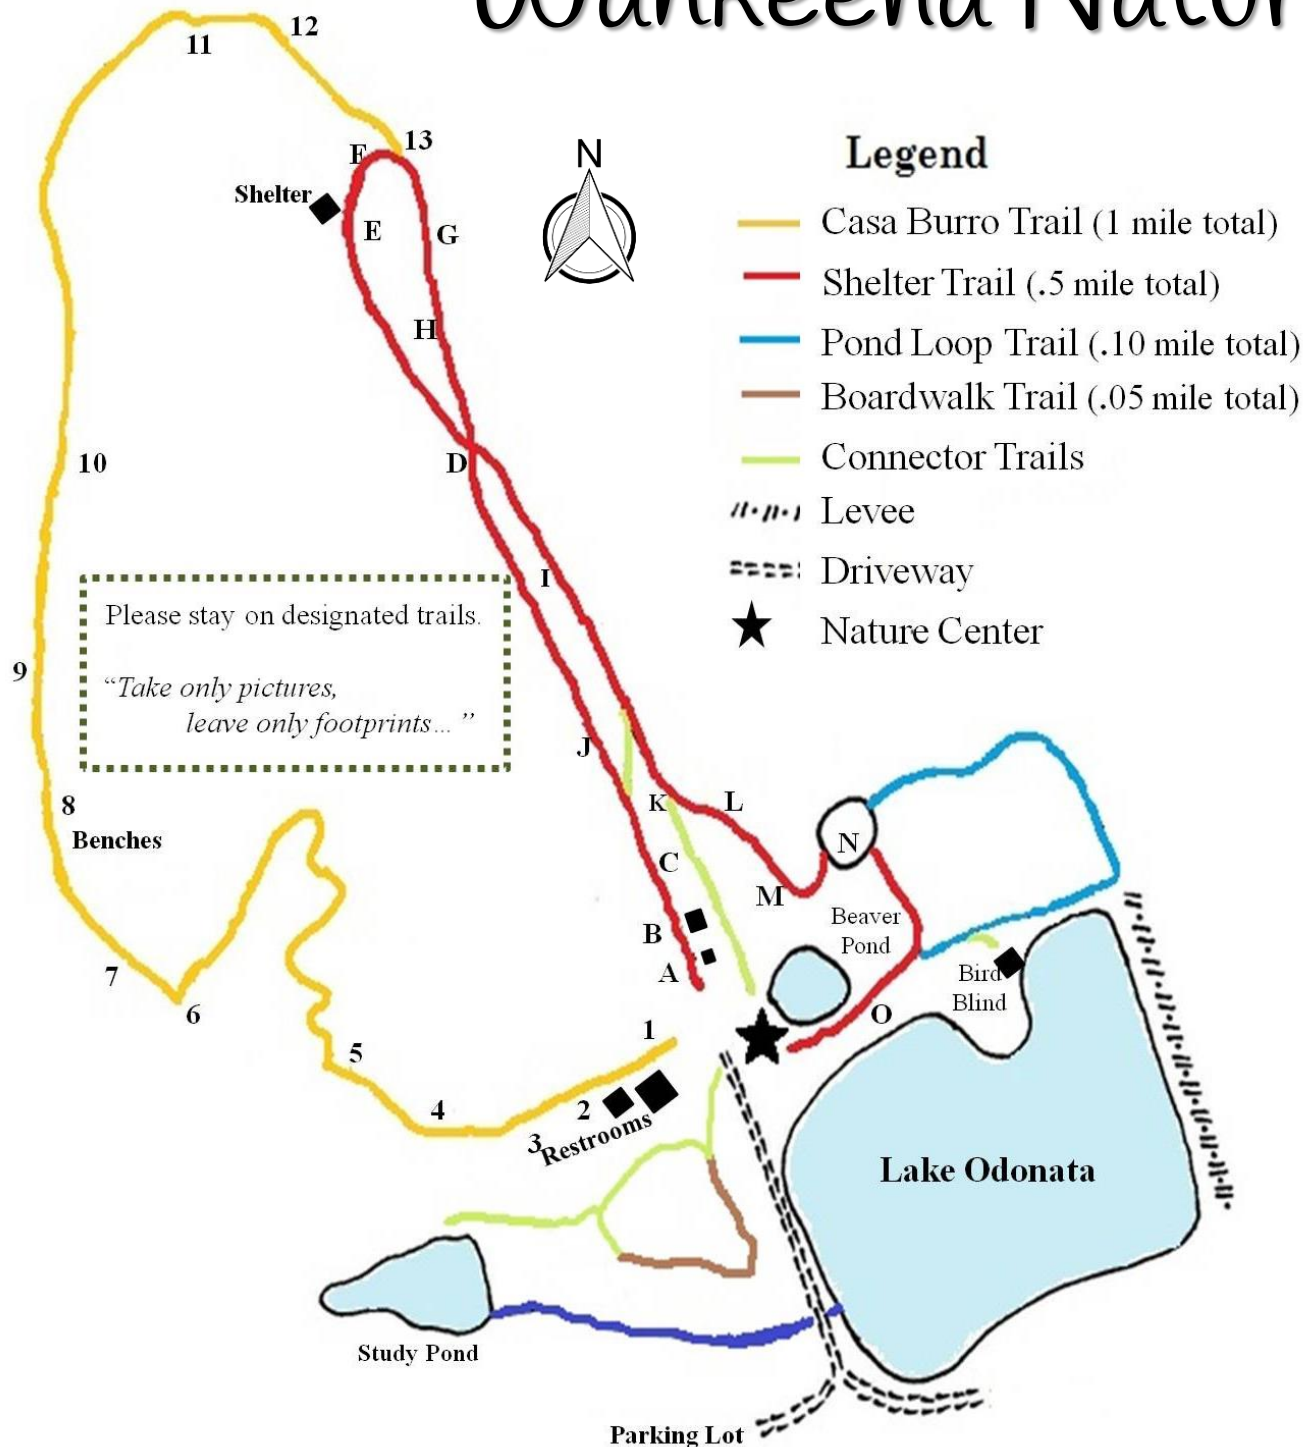

Wahkeena Nature Preserve

Address:

2200 Pump Station Rd.
Sugar Grove, OH, 43155

Open:

Mid March – Mid November
Wednesday – Sunday
8:00 AM – 4:30 PM

Guidelines:

- **Pets are not permitted**
- All organized groups are by reservation only (Scout, homeschool groups etc.)
- Removal of any natural features (rocks, wildflowers, mushrooms etc.) is strictly prohibited